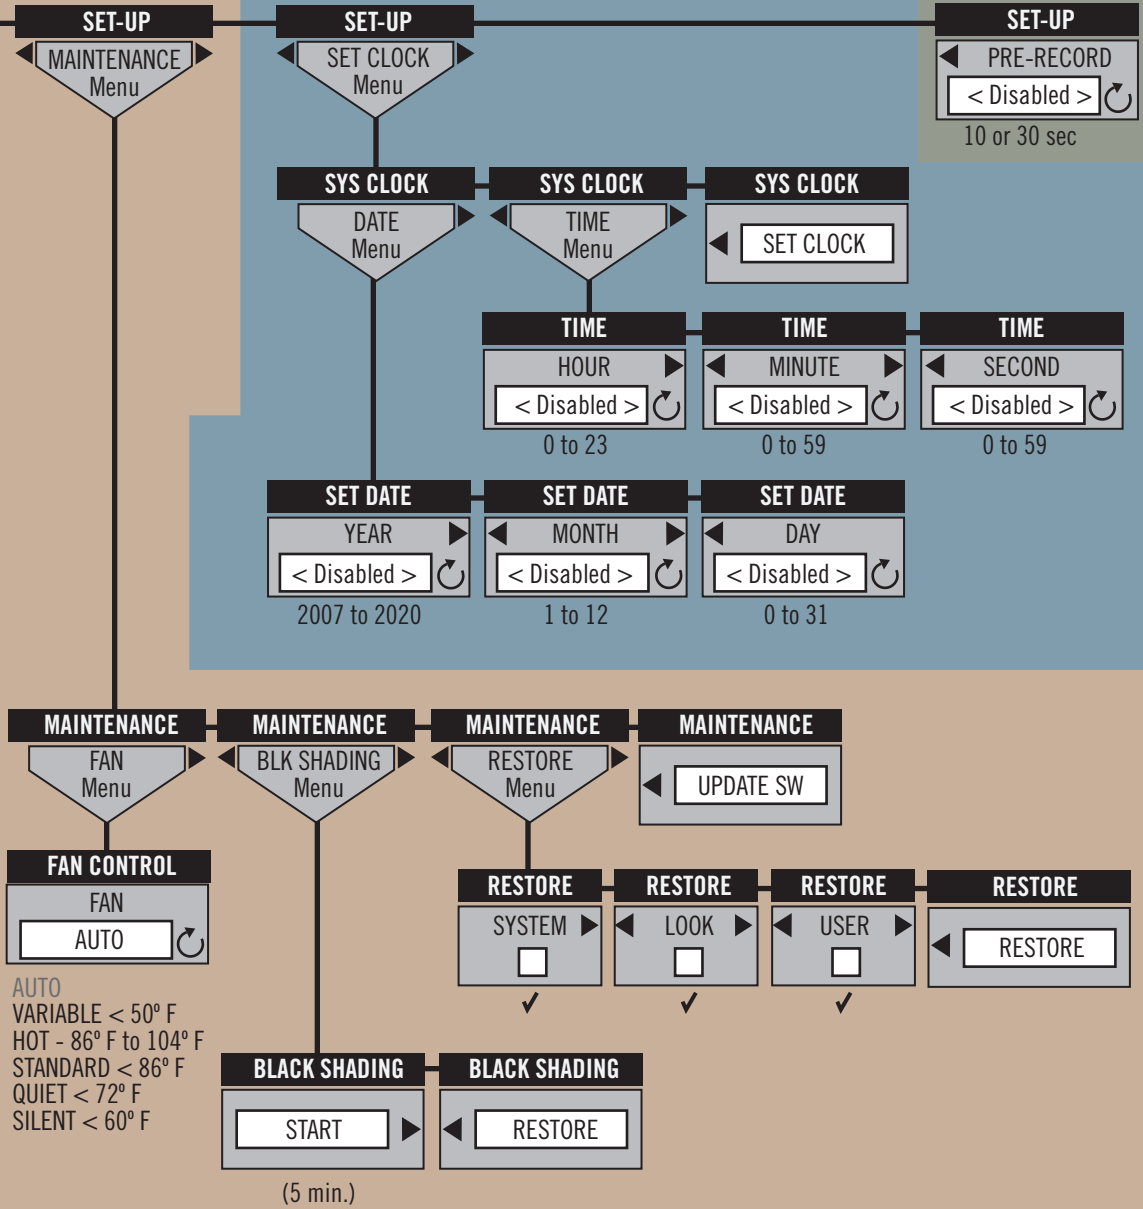

# RED ONE SENSOR MENU MAP

# RED ONE VIDEO MENU MAP

## BUILD 16.3.2.5

© 2008 XL Films, Ltd.

www.xlfilms.tv

**SYSTEM**

**RED ONE SYSTEM MENU MAP Pt. 1**  
**BUILD 16.3.2.5**

© 2008 XL Films, Ltd.

www.xlfilms.tv

- |         |         |           |           |
|---------|---------|-----------|-----------|
| 2K 2:1  | 4K 2:1  | 2K & 3K:  | 4K:       |
| 2K 16:9 | 4K 16:9 | 23.98 fps | 23.98 fps |
| 2K ANA  | 4K ANA  | 24.00 fps | 24.00 fps |
| 3K 2:1  |         | 25.00 fps | 25.00 fps |
| 3K 16:9 |         | 29.97 fps | 29.97 fps |
| 3K ANA  |         | 50.00 fps |           |
|         |         | 59.94 fps |           |

REDCODE 28  
 REDCODE 36

**SYSTEM**

**RED ONE SYSTEM MENU MAP Pt. 2**  
**BUILD 16.3.2.5**

© 2008 XL Films, Ltd.

www.xlfilms.tv