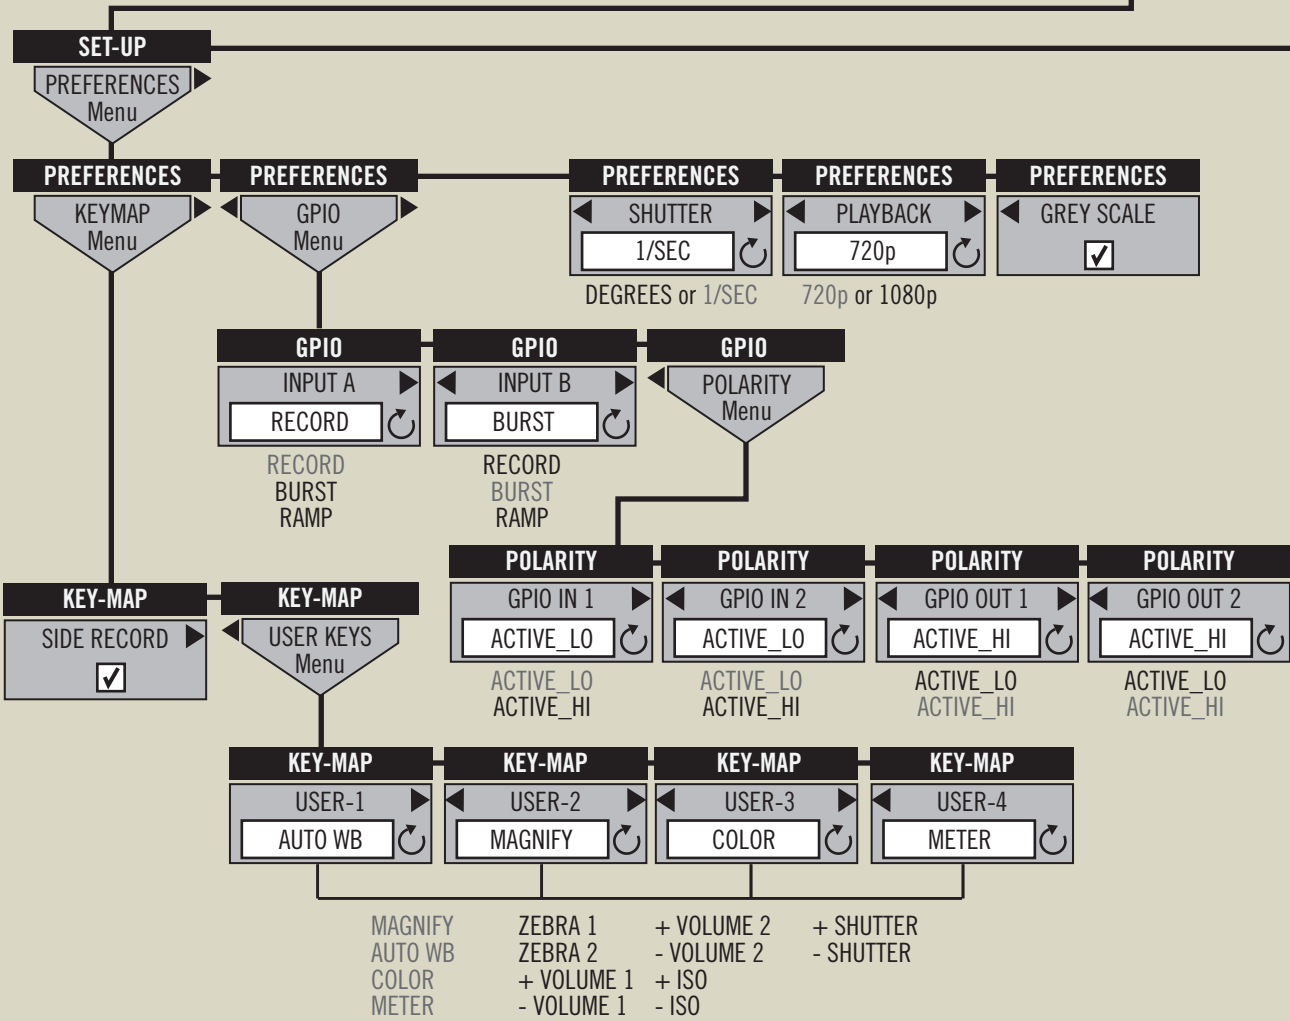

# RED ONE SENSOR MENU MAP

# RED ONE VIDEO MENU MAP

## BUILD 16.3.2.5

© 2008 XL Films, Ltd.

www.xlfilms.tv

**SYSTEM**

**RED ONE SYSTEM MENU MAP Pt. 1**  
**BUILD 16.3.2.5**

© 2008 XL Films, Ltd.

www.xlfilms.tv

- |         |         |           |           |
|---------|---------|-----------|-----------|
| 2K 2:1  | 4K 2:1  | 2K & 3K:  | 4K:       |
| 2K 16:9 | 4K 16:9 | 23.98 fps | 23.98 fps |
| 2K ANA  | 4K ANA  | 24.00 fps | 24.00 fps |
| 3K 2:1  |         | 25.00 fps | 25.00 fps |
| 3K 16:9 |         | 29.97 fps | 29.97 fps |
| 3K ANA  |         | 50.00 fps |           |
|         |         | 59.94 fps |           |

REDCODE 28  
 REDCODE 36

**SYSTEM**

**RED ONE SYSTEM MENU MAP Pt. 2**  
**BUILD 16.3.2.5**

© 2008 XL Films, Ltd.

www.xlfilms.tv