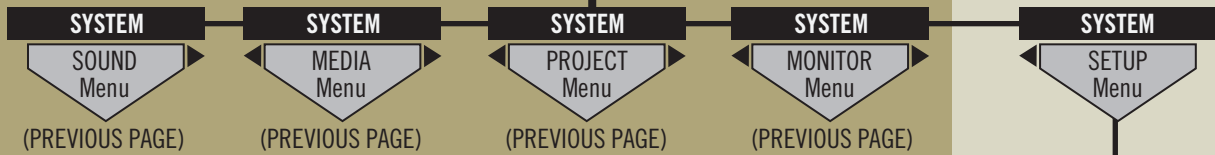

SYSTEM

RED ONE SYSTEM MENU MAP Pt. 2
BUILD 16.3.2.5

© 2008 XL Films, Ltd.

www.xlfilms.tv