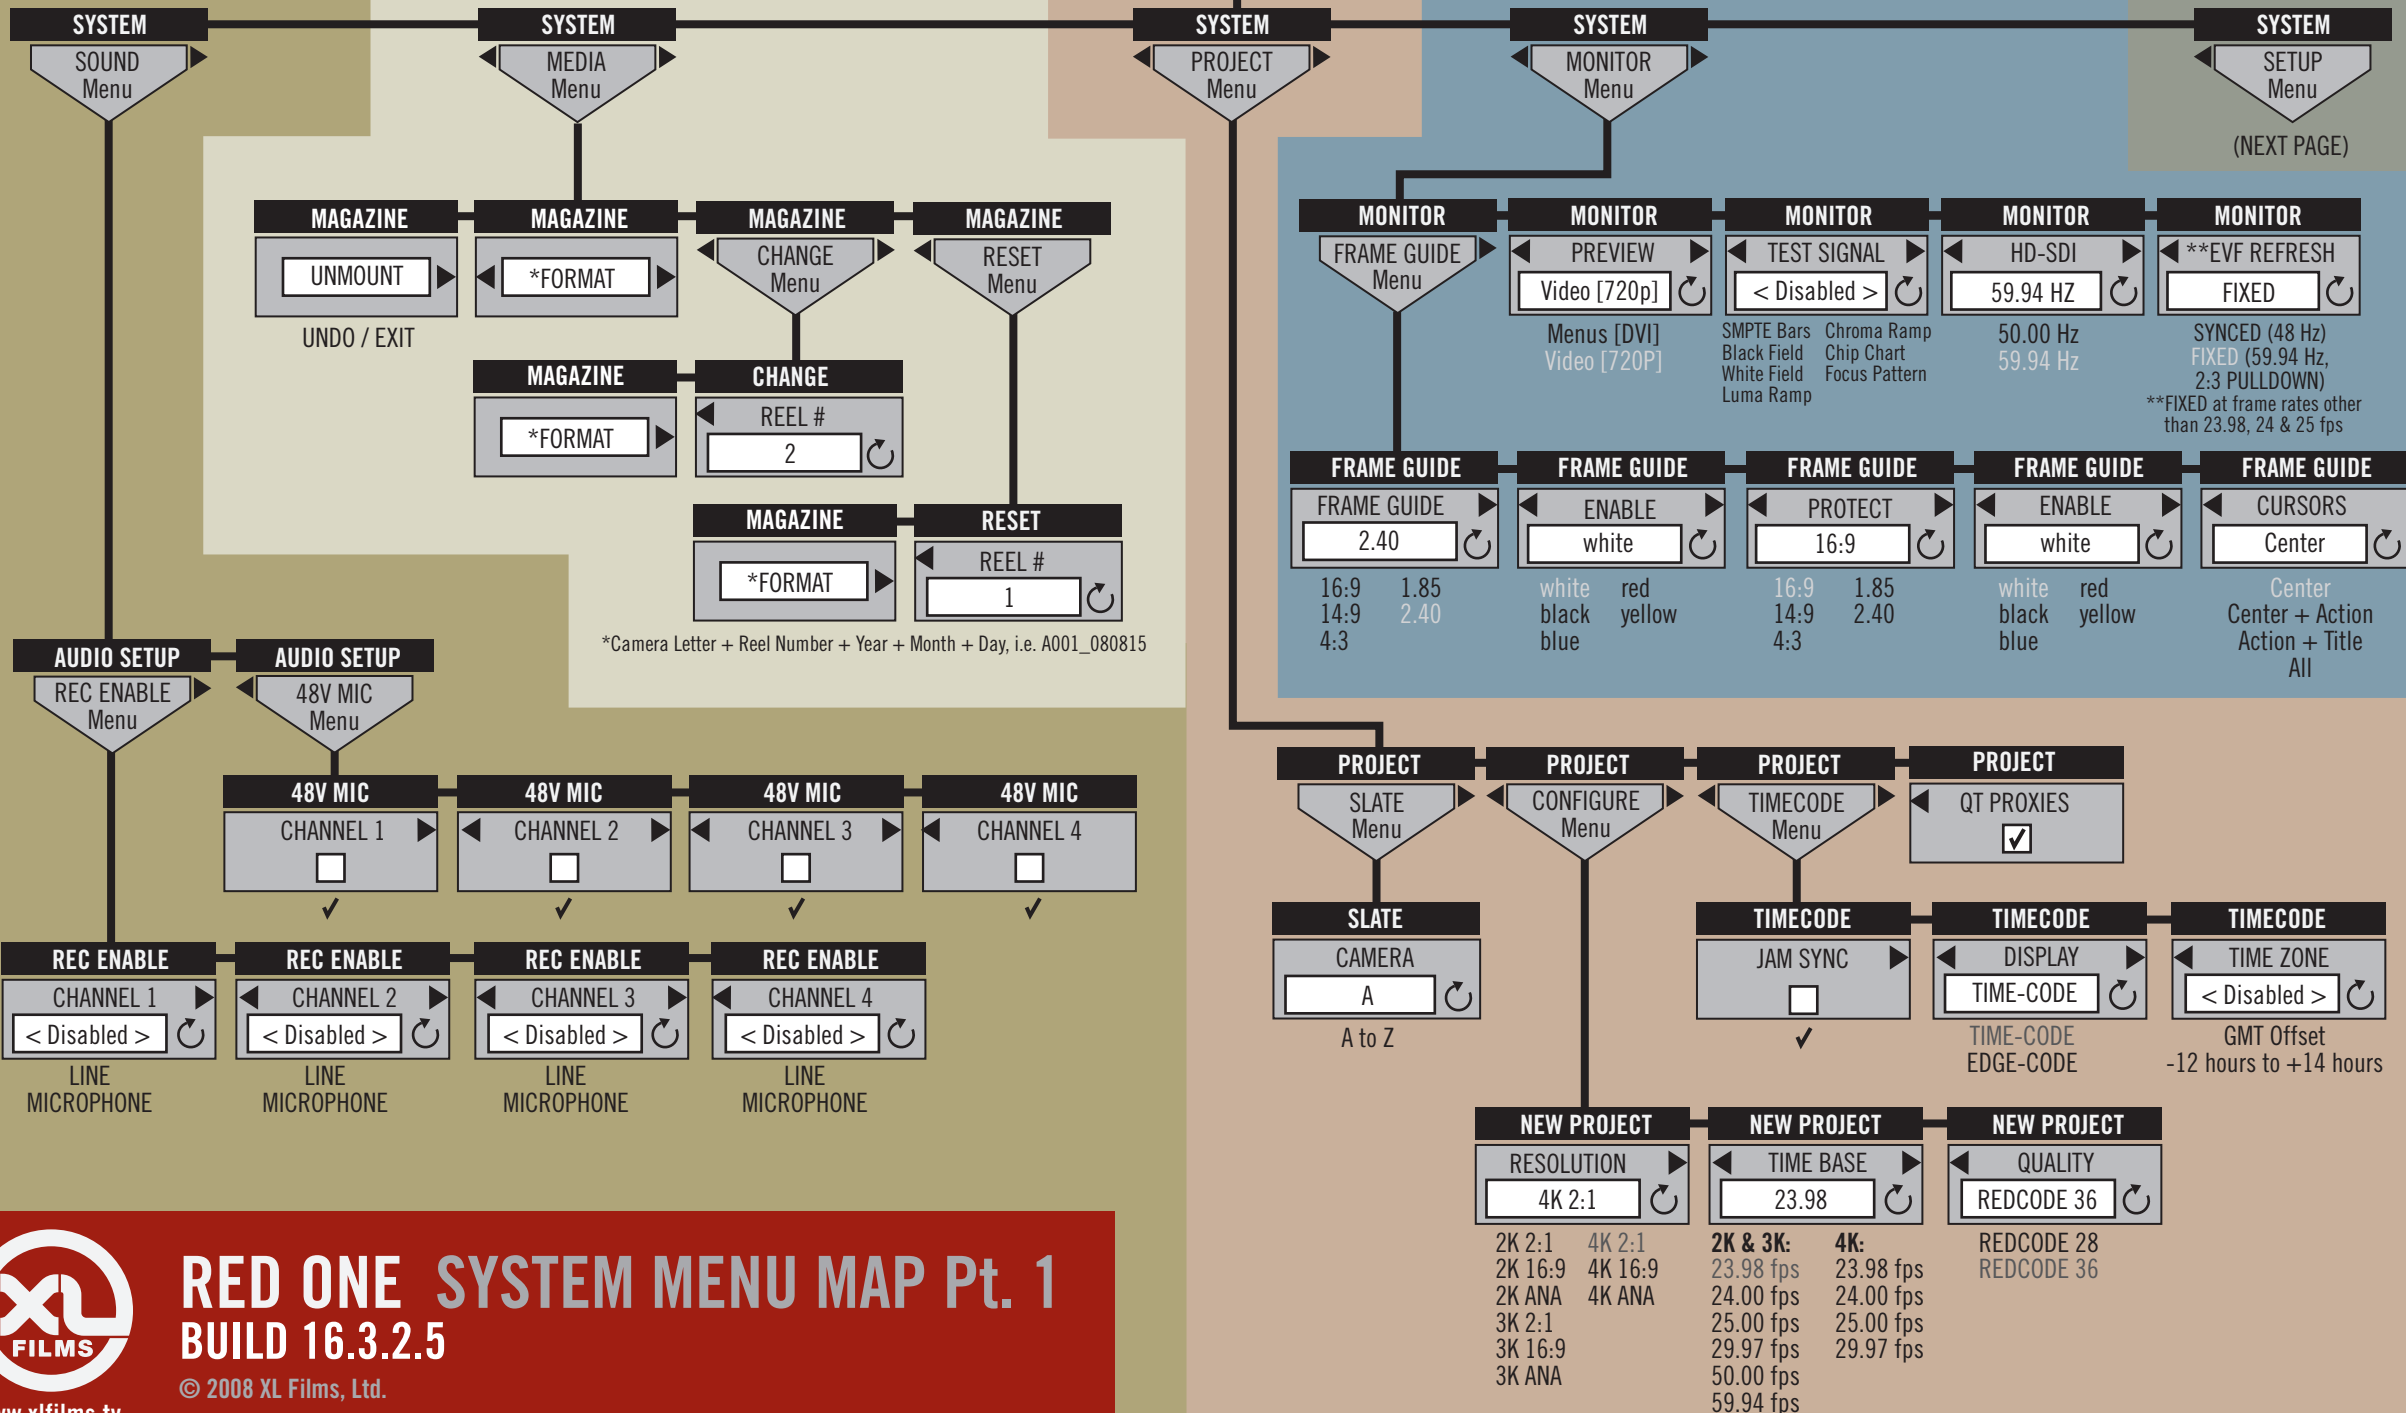

# RED ONE SENSOR MENU MAP

# RED ONE VIDEO MENU MAP

## BUILD 16.3.2.5

© 2008 XL Films, Ltd.

www.xlfilms.tv

**SYSTEM**

**RED ONE SYSTEM MENU MAP Pt. 1**  
**BUILD 16.3.2.5**

© 2008 XL Films, Ltd.

www.xlfilms.tv

- |         |         |           |           |
|---------|---------|-----------|-----------|
| 2K 2:1  | 4K 2:1  | 2K & 3K:  | 4K:       |
| 2K 16:9 | 4K 16:9 | 23.98 fps | 23.98 fps |
| 2K ANA  | 4K ANA  | 24.00 fps | 24.00 fps |
| 3K 2:1  |         | 25.00 fps | 25.00 fps |
| 3K 16:9 |         | 29.97 fps | 29.97 fps |
| 3K ANA  |         | 50.00 fps |           |
|         |         | 59.94 fps |           |

REDCODE 28  
 REDCODE 36

**SYSTEM**

**RED ONE SYSTEM MENU MAP Pt. 2**  
**BUILD 16.3.2.5**

© 2008 XL Films, Ltd.

www.xlfilms.tv