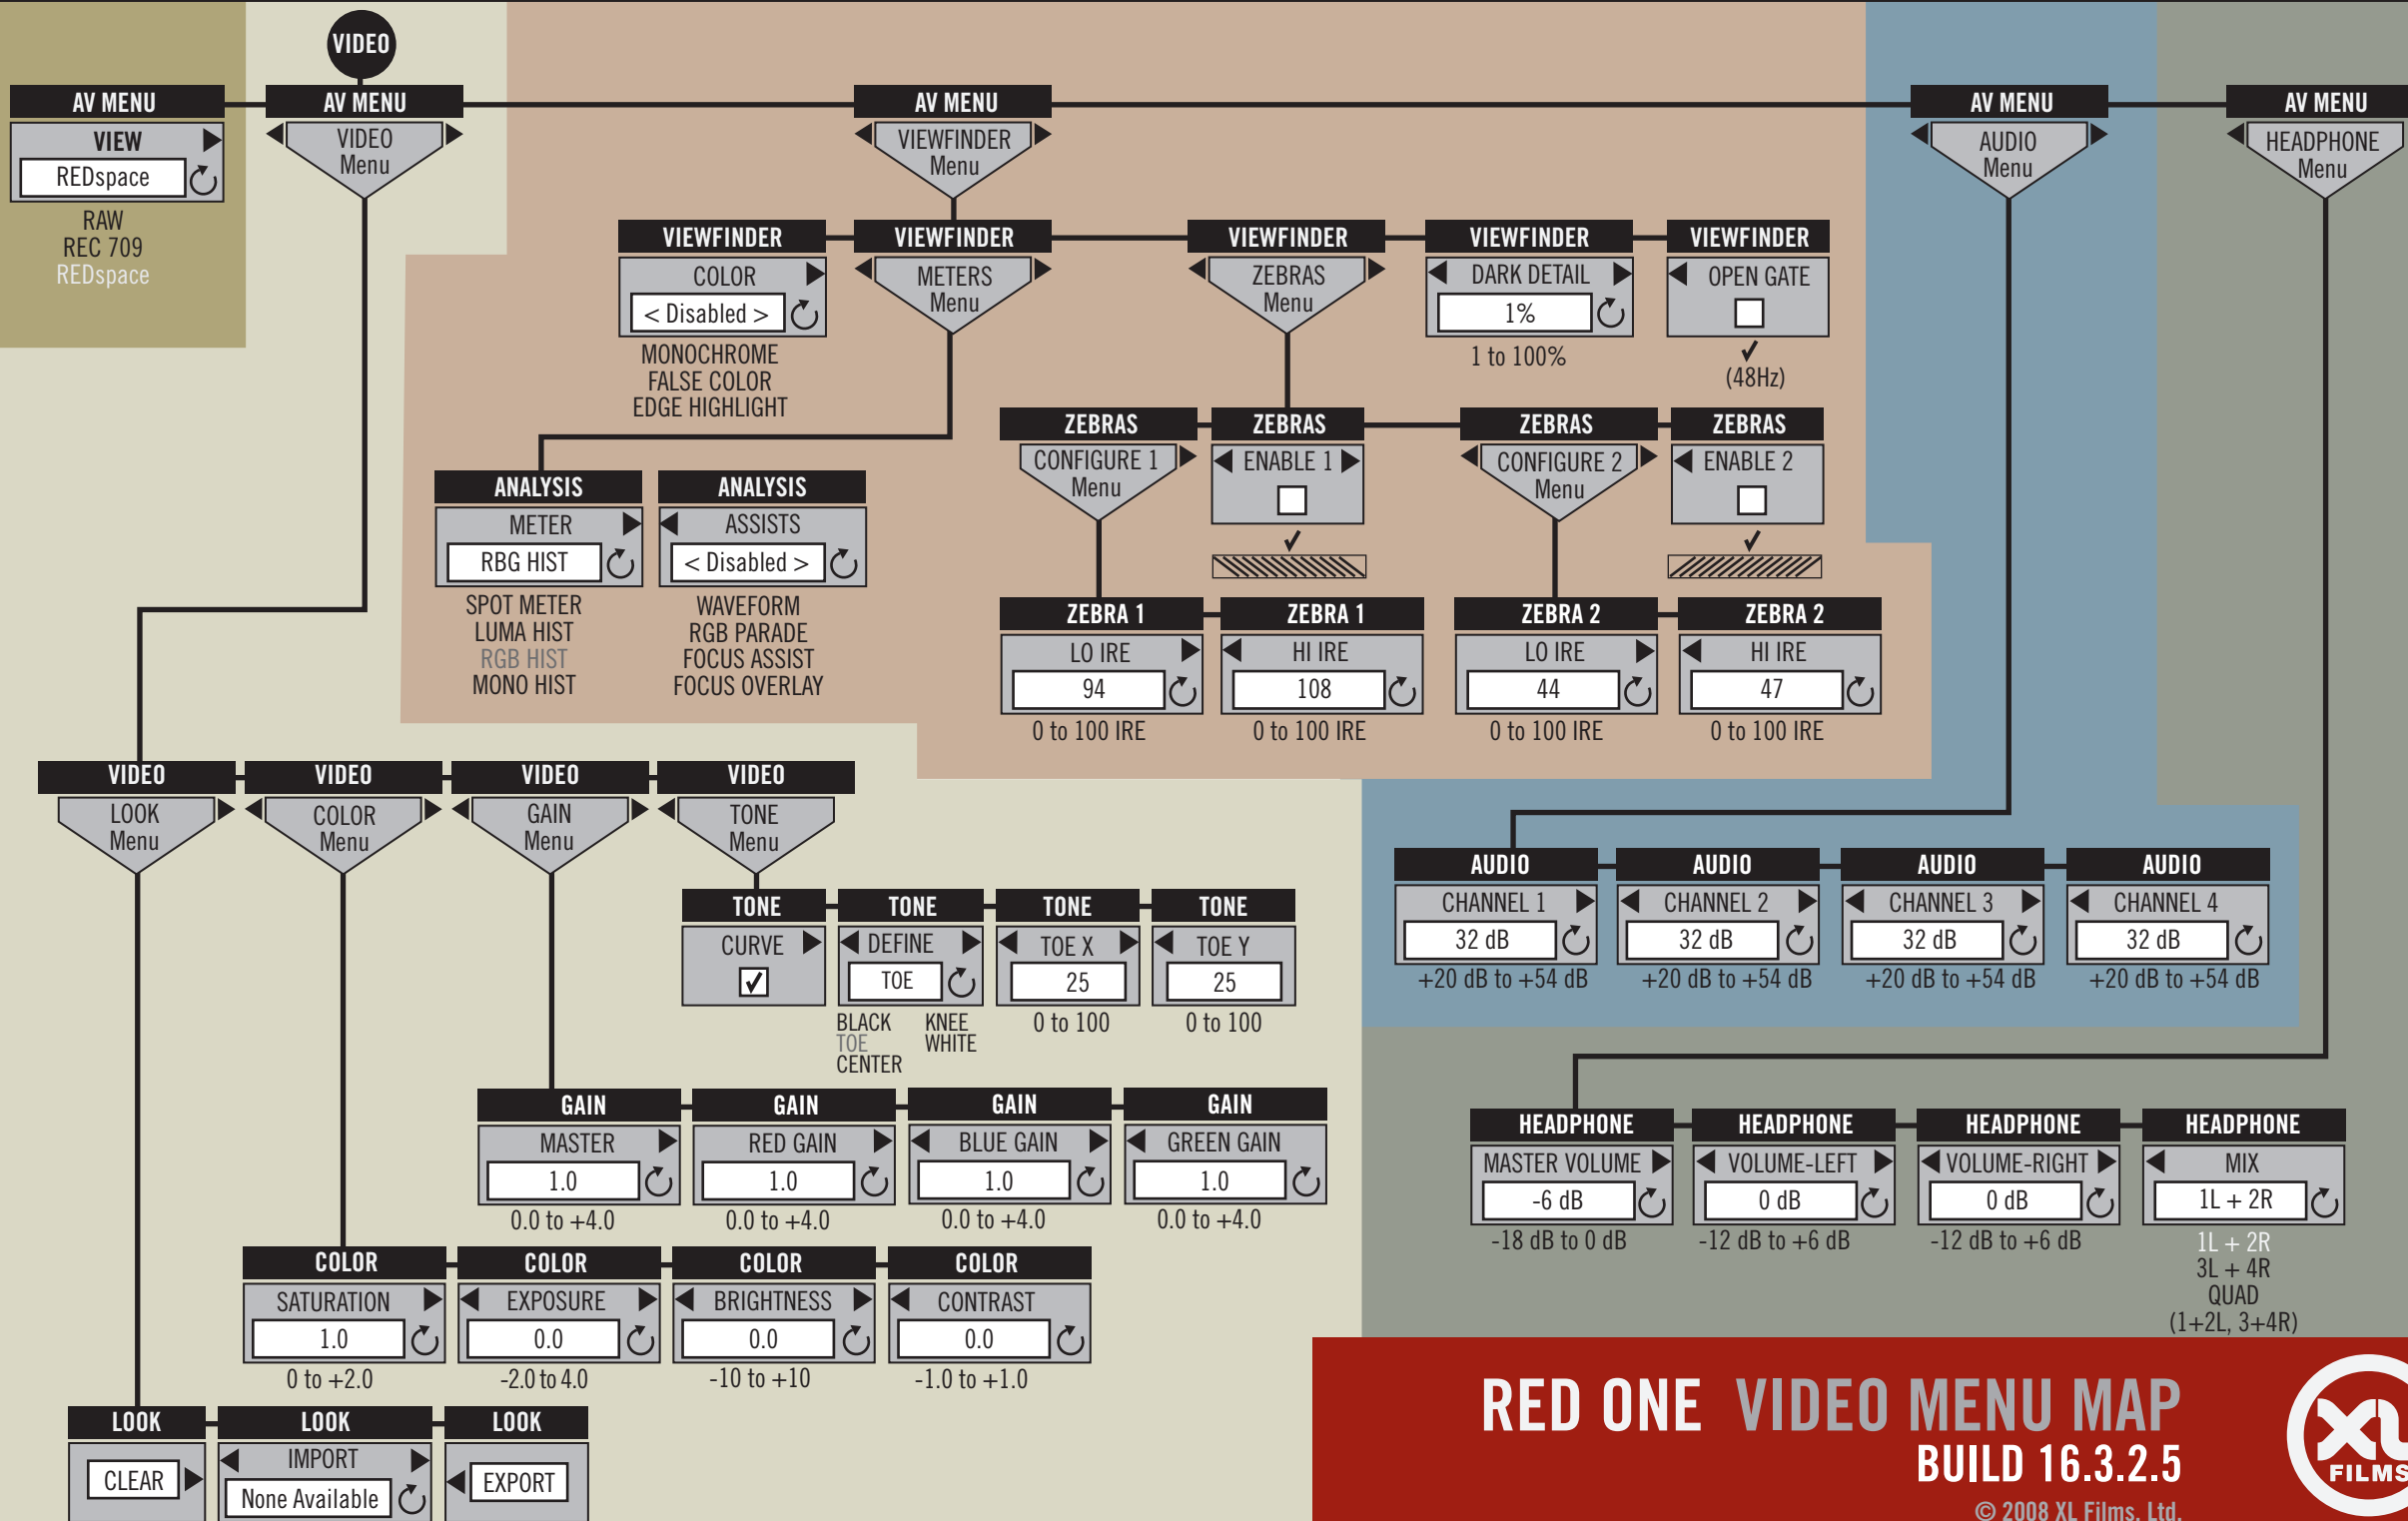

# RED ONE SENSOR MENU MAP

# RED ONE VIDEO MENU MAP