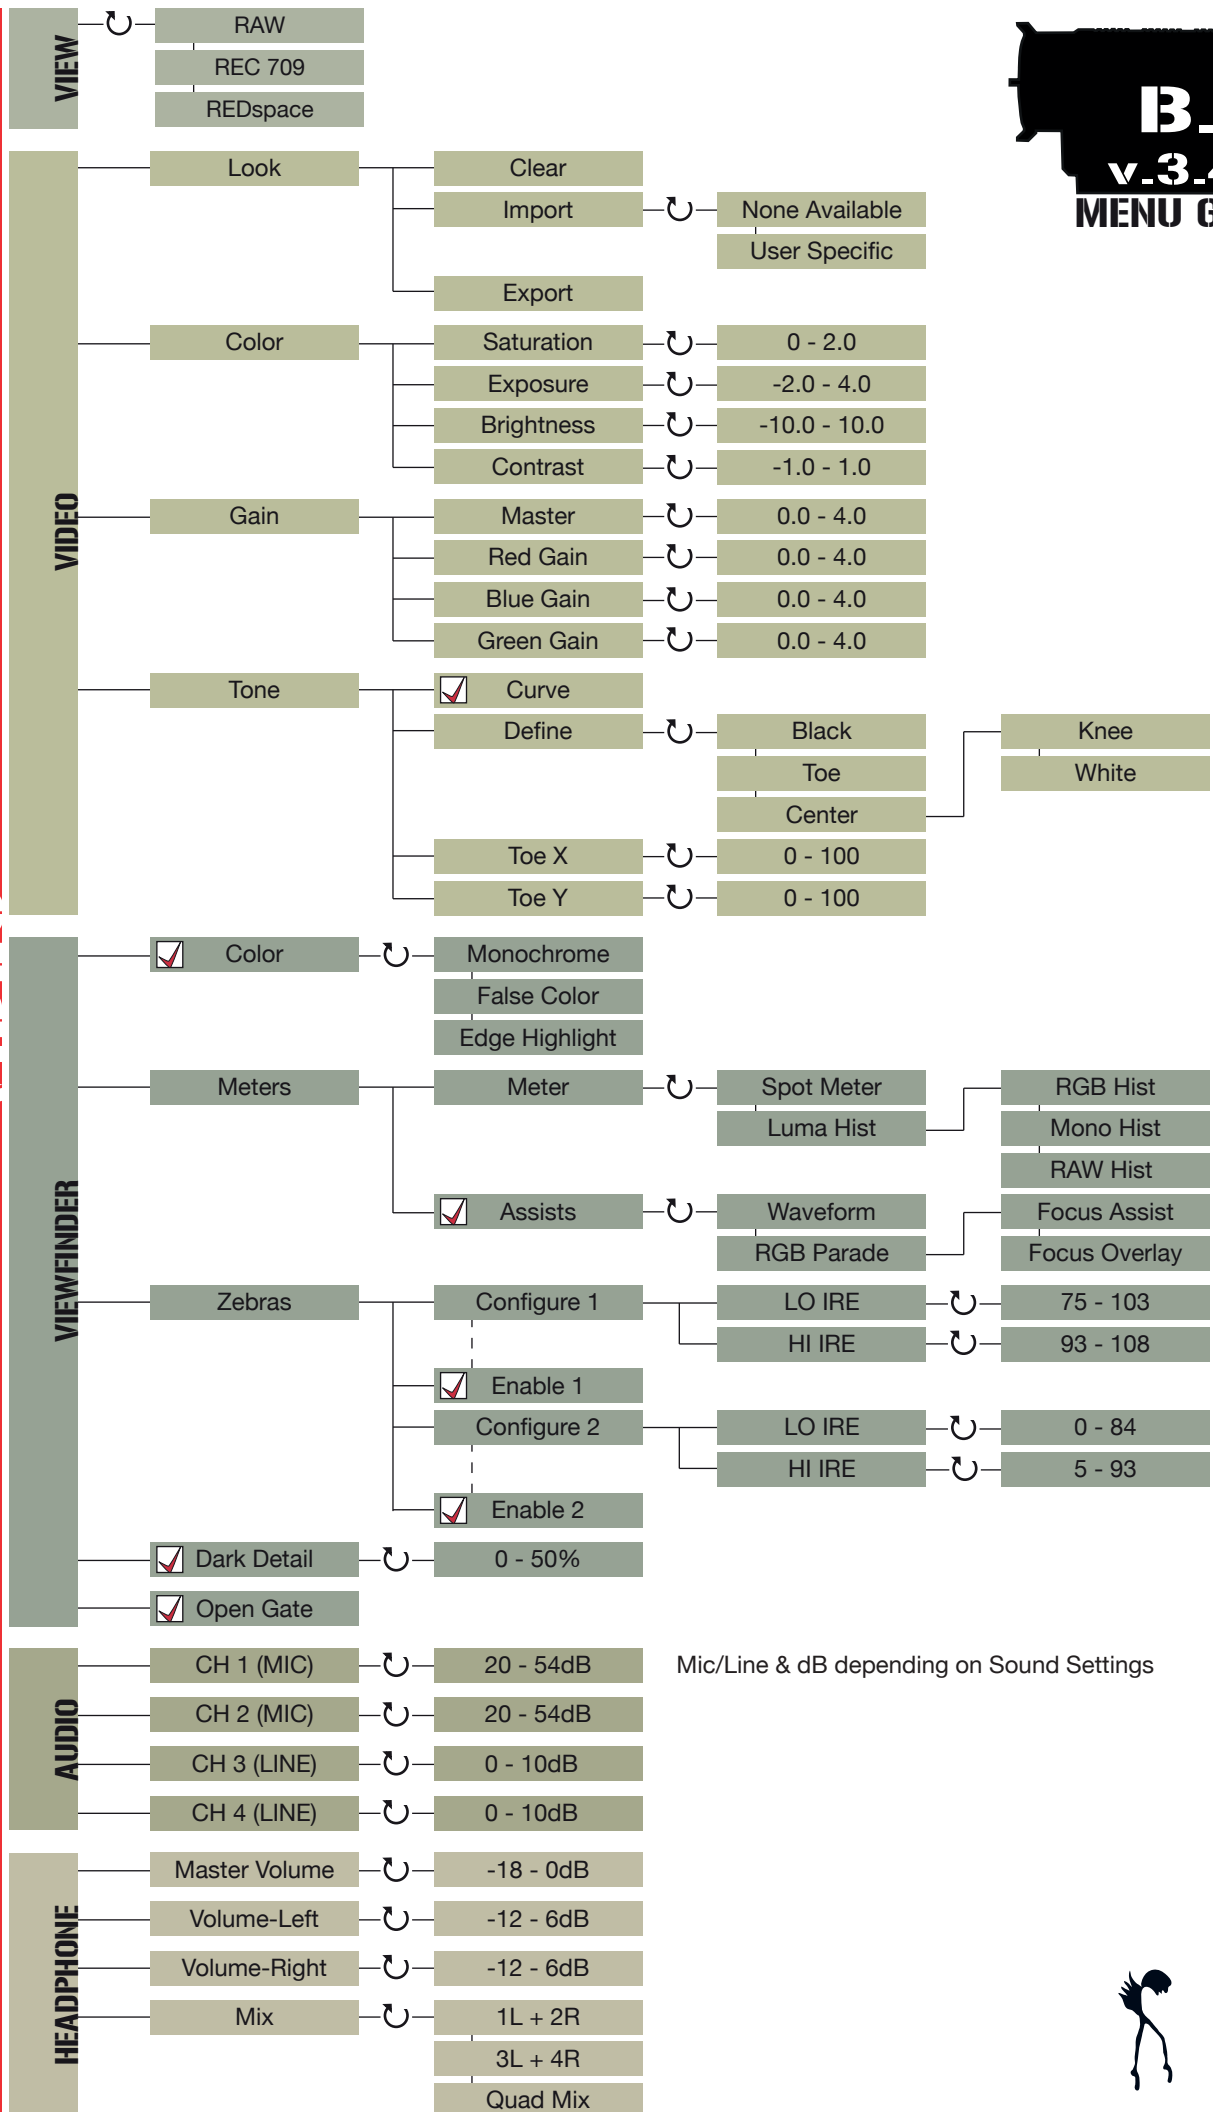

# VIDEO

SENSITIVITY		ISO 100	ISO 500	
		ISO 125	ISO 640	
		ISO 160	ISO 800	
		ISO 200	ISO 1000	
		ISO 250	ISO 1280	
		ISO 320	ISO 1600	
		ISO 400	ISO 2000	
	COLOR TEMP	Auto WB		
Tungsten				
Daylight				
Manual WB		1500 - 10000°K		
Tint		-25 - 25		
SHUTTER	<input checked="" type="checkbox"/> Genlock			
	Mode	Normal		
		Syncro		
		Relative		
	Speed	1 sec 1/12 sec 1/33 sec 1/100 sec 1/384 sec 1/800 sec 1/2 sec 1/16 sec 1/40 sec 1/120 sec 1/400 sec 1/1000 sec 1/3 sec 1/24 sec 1/48 sec 1/125 sec 1/500 sec 1/1200 sec 1/4 sec 1/25 sec 1/50 sec 1/192 sec 1/696 sec 1/2000 sec 1/6 sec 1/30 sec 1/60 sec 1/200 sec 1/8 sec 1/32 sec 1/96 sec 1/250 sec		
	Syncro	10 - 90		
	Phase	-45° - 45°		
	VARISPEED	<input checked="" type="checkbox"/> Varispeed		
Ramp		On-Record		
		On-Event		
Framerate		2K: 1 - 120fps 3K: 1 - 60fps 4K: 1 - 30fps	depending on Project Settings	
Time		1 - 100 sec		
End Rate		2K: 1 - 120fps 3K: 1 - 60fps 4K: 1 - 30fps	depending on Project Settings	
TIMELAPSE	<input checked="" type="checkbox"/> Enable	Interval		
		One-Shot		
	Speed	1/2 sec 1/24 sec 1/48 sec 1/125 sec 1/500 sec 1/3 sec 1/25 sec 1/50 sec 1/192 sec 1/696 sec 1/4 sec 1/30 sec 1/60 sec 1/200 sec 1/800 sec 1/6 sec 1/32 sec 1/96 sec 1/250 sec 1/1000 sec 1/8 sec 1/33 sec 1/100 sec 1/384 sec 1/1200 sec 1/12 sec 1/40 sec 1/120 sec 1/400 sec 1/2000 sec 1/16 sec		
	Step Print	1 - 10 frames		
	Interval	1 sec 8 sec 256 sec 2 sec 16 sec 512 sec 3 sec 32 sec 1024 sec 4 sec 64 sec 5 sec 128 sec		
	Burst Type	Repeated		
		Unique		

# SYSTEM 1 / 3

## SETUP

### PREFERENCES