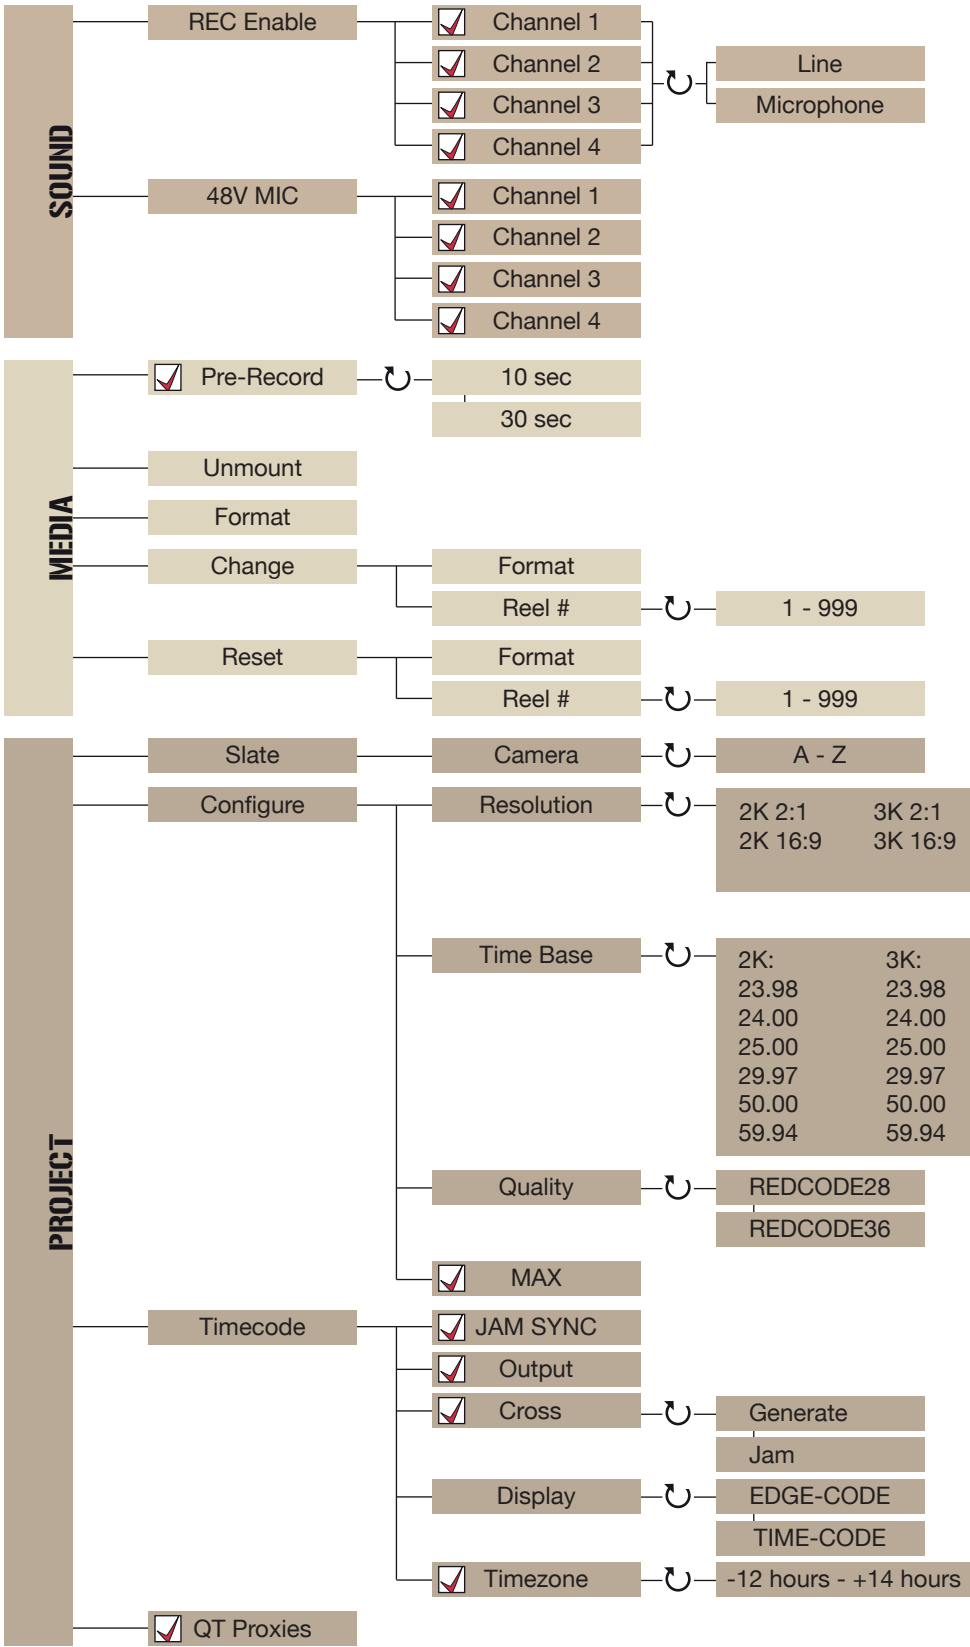

# VIDEO

SENSITIVITY		ISO 100	ISO 500	
		ISO 125	ISO 640	
		ISO 160	ISO 800	
		ISO 200	ISO 1000	
		ISO 250	ISO 1280	
		ISO 320	ISO 1600	
		ISO 400	ISO 2000	
	COLOR TEMP	Auto WB		
Tungsten				
Daylight				
Manual WB		1500 - 10000°K		
Tint		-25 - 25		
SHUTTER	<input checked="" type="checkbox"/> Genlock			
	Mode	Normal		
		Syncro		
		Relative		
	Speed	1 sec 1/12 sec 1/33 sec 1/100 sec 1/384 sec 1/800 sec 1/2 sec 1/16 sec 1/40 sec 1/120 sec 1/400 sec 1/1000 sec 1/3 sec 1/24 sec 1/48 sec 1/125 sec 1/500 sec 1/1200 sec 1/4 sec 1/25 sec 1/50 sec 1/192 sec 1/696 sec 1/2000 sec 1/6 sec 1/30 sec 1/60 sec 1/200 sec 1/8 sec 1/32 sec 1/96 sec 1/250 sec		
	Syncro	10 - 90		
	Phase	-45° - 45°		
	VARISPEED	<input checked="" type="checkbox"/> Varispeed		
Ramp		On-Record		
		On-Event		
Framerate		2K: 1 - 120fps 3K: 1 - 60fps 4K: 1 - 30fps	depending on Project Settings	
Time		1 - 100 sec		
End Rate		2K: 1 - 120fps 3K: 1 - 60fps 4K: 1 - 30fps	depending on Project Settings	
TIMELAPSE	<input checked="" type="checkbox"/> Enable	Interval		
		One-Shot		
	Speed	1/2 sec 1/24 sec 1/48 sec 1/125 sec 1/500 sec 1/3 sec 1/25 sec 1/50 sec 1/192 sec 1/696 sec 1/4 sec 1/30 sec 1/60 sec 1/200 sec 1/800 sec 1/6 sec 1/32 sec 1/96 sec 1/250 sec 1/1000 sec 1/8 sec 1/33 sec 1/100 sec 1/384 sec 1/1200 sec 1/12 sec 1/40 sec 1/120 sec 1/400 sec 1/2000 sec 1/16 sec		
	Step Print	1 - 10 frames		
	Interval	1 sec 8 sec 256 sec 2 sec 16 sec 512 sec 3 sec 32 sec 1024 sec 4 sec 64 sec 5 sec 128 sec		
	Burst Type	Repeated		
		Unique		

# SYSTEM 1 / 3

## SETUP