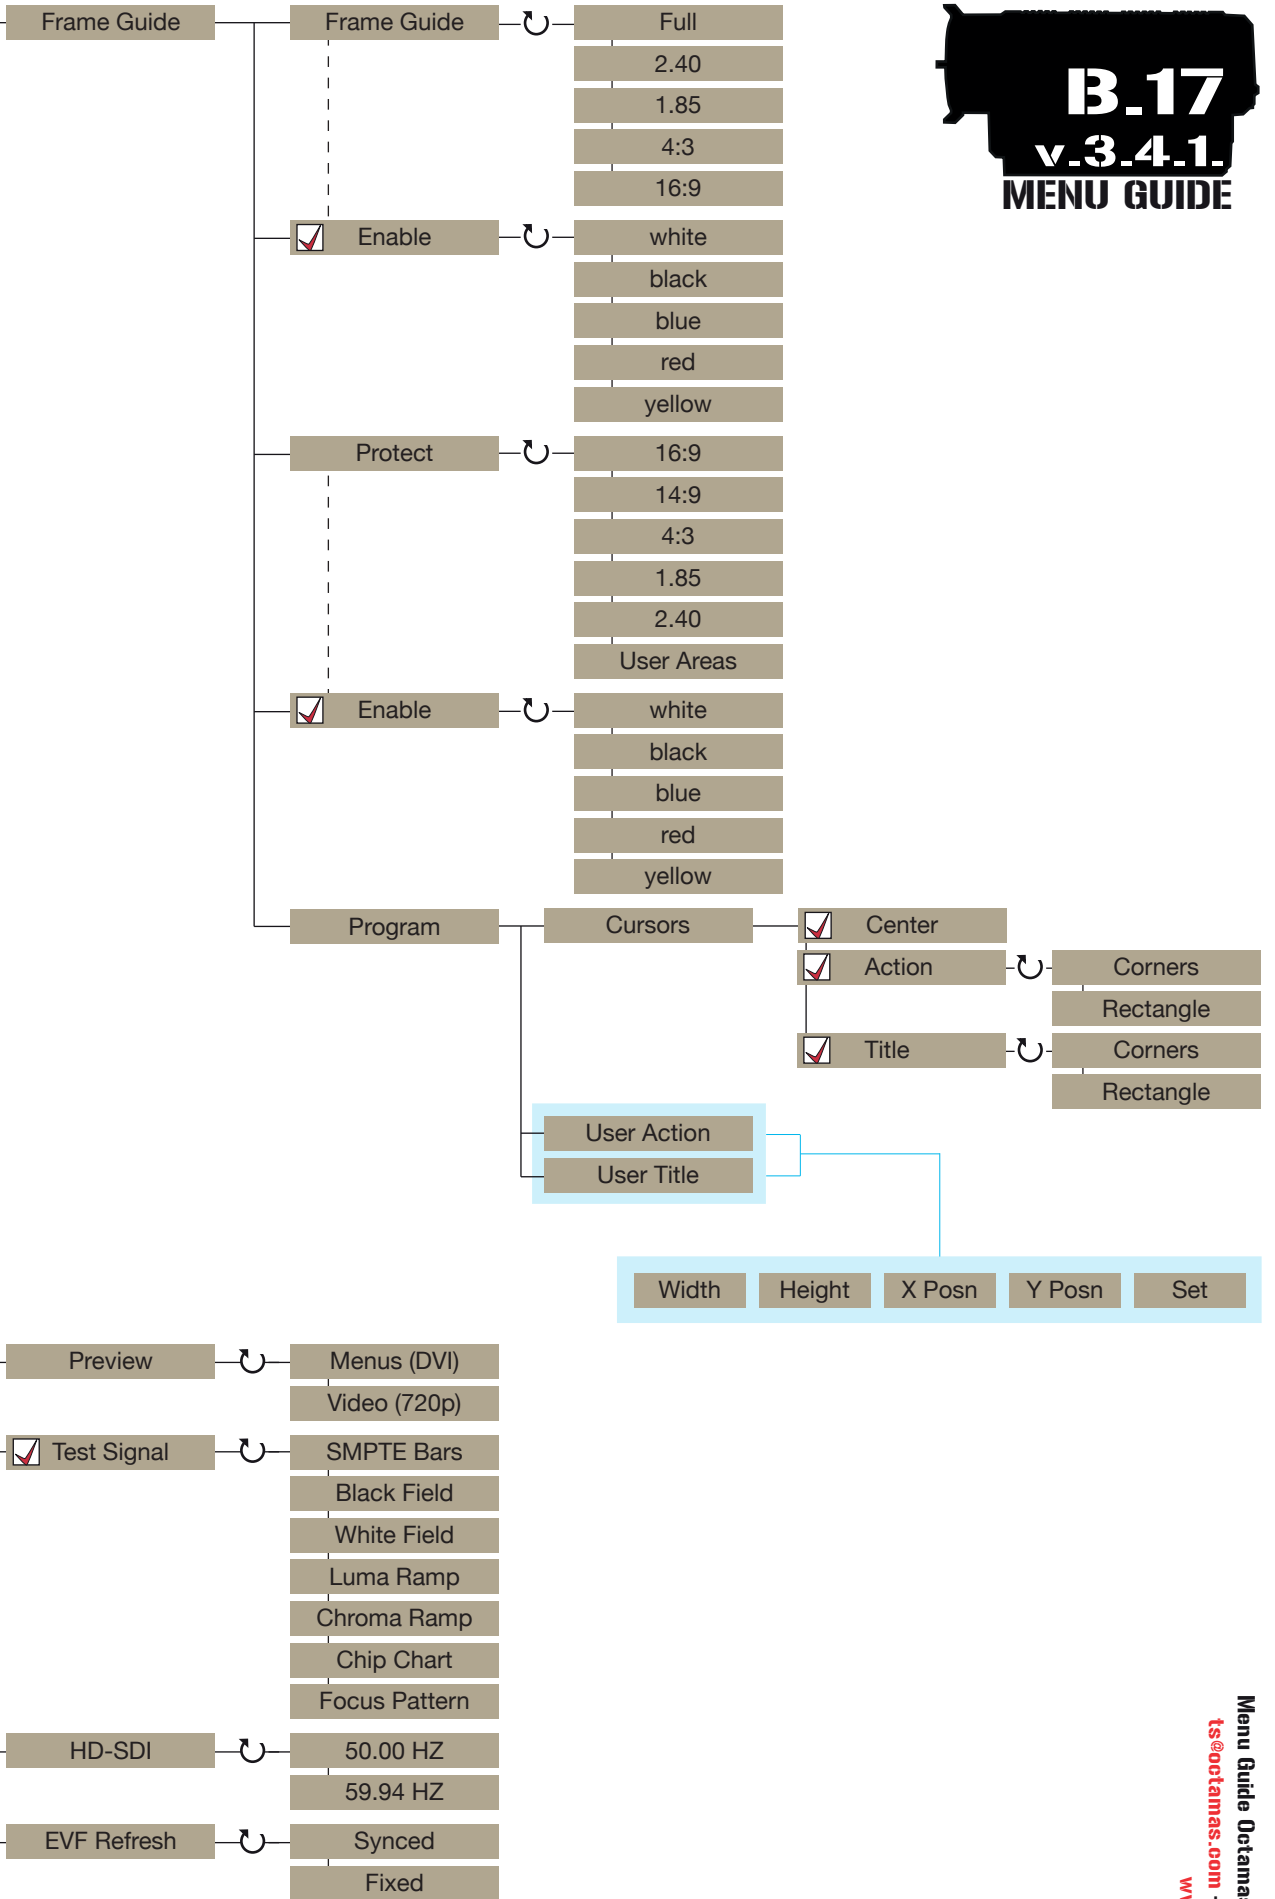

# VIDEO

SENSITIVITY		ISO 100	ISO 500	
		ISO 125	ISO 640	
		ISO 160	ISO 800	
		ISO 200	ISO 1000	
		ISO 250	ISO 1280	
		ISO 320	ISO 1600	
		ISO 400	ISO 2000	
	COLOR TEMP	Auto WB		
Tungsten				
Daylight				
Manual WB		1500 - 10000°K		
Tint		-25 - 25		
SHUTTER	<input checked="" type="checkbox"/> Genlock			
	Mode	Normal		
		Syncro		
		Relative		
	Speed	1 sec 1/12 sec 1/33 sec 1/100 sec 1/384 sec 1/800 sec 1/2 sec 1/16 sec 1/40 sec 1/120 sec 1/400 sec 1/1000 sec 1/3 sec 1/24 sec 1/48 sec 1/125 sec 1/500 sec 1/1200 sec 1/4 sec 1/25 sec 1/50 sec 1/192 sec 1/696 sec 1/2000 sec 1/6 sec 1/30 sec 1/60 sec 1/200 sec 1/8 sec 1/32 sec 1/96 sec 1/250 sec		
	Syncro	10 - 90		
	Phase	-45° - 45°		
	VARISPEED	<input checked="" type="checkbox"/> Varispeed		
Ramp		On-Record		
		On-Event		
Framerate		2K: 1 - 120fps 3K: 1 - 60fps 4K: 1 - 30fps	depending on Project Settings	
Time		1 - 100 sec		
End Rate		2K: 1 - 120fps 3K: 1 - 60fps 4K: 1 - 30fps	depending on Project Settings	
TIMELAPSE	<input checked="" type="checkbox"/> Enable	Interval		
		One-Shot		
	Speed	1/2 sec 1/24 sec 1/48 sec 1/125 sec 1/500 sec 1/3 sec 1/25 sec 1/50 sec 1/192 sec 1/696 sec 1/4 sec 1/30 sec 1/60 sec 1/200 sec 1/800 sec 1/6 sec 1/32 sec 1/96 sec 1/250 sec 1/1000 sec 1/8 sec 1/33 sec 1/100 sec 1/384 sec 1/1200 sec 1/12 sec 1/40 sec 1/120 sec 1/400 sec 1/2000 sec 1/16 sec		
	Step Print	1 - 10 frames		
	Interval	1 sec 8 sec 256 sec 2 sec 16 sec 512 sec 3 sec 32 sec 1024 sec 4 sec 64 sec 5 sec 128 sec		
	Burst Type	Repeated		
		Unique		

# SYSTEM 1 / 3

## SETUP